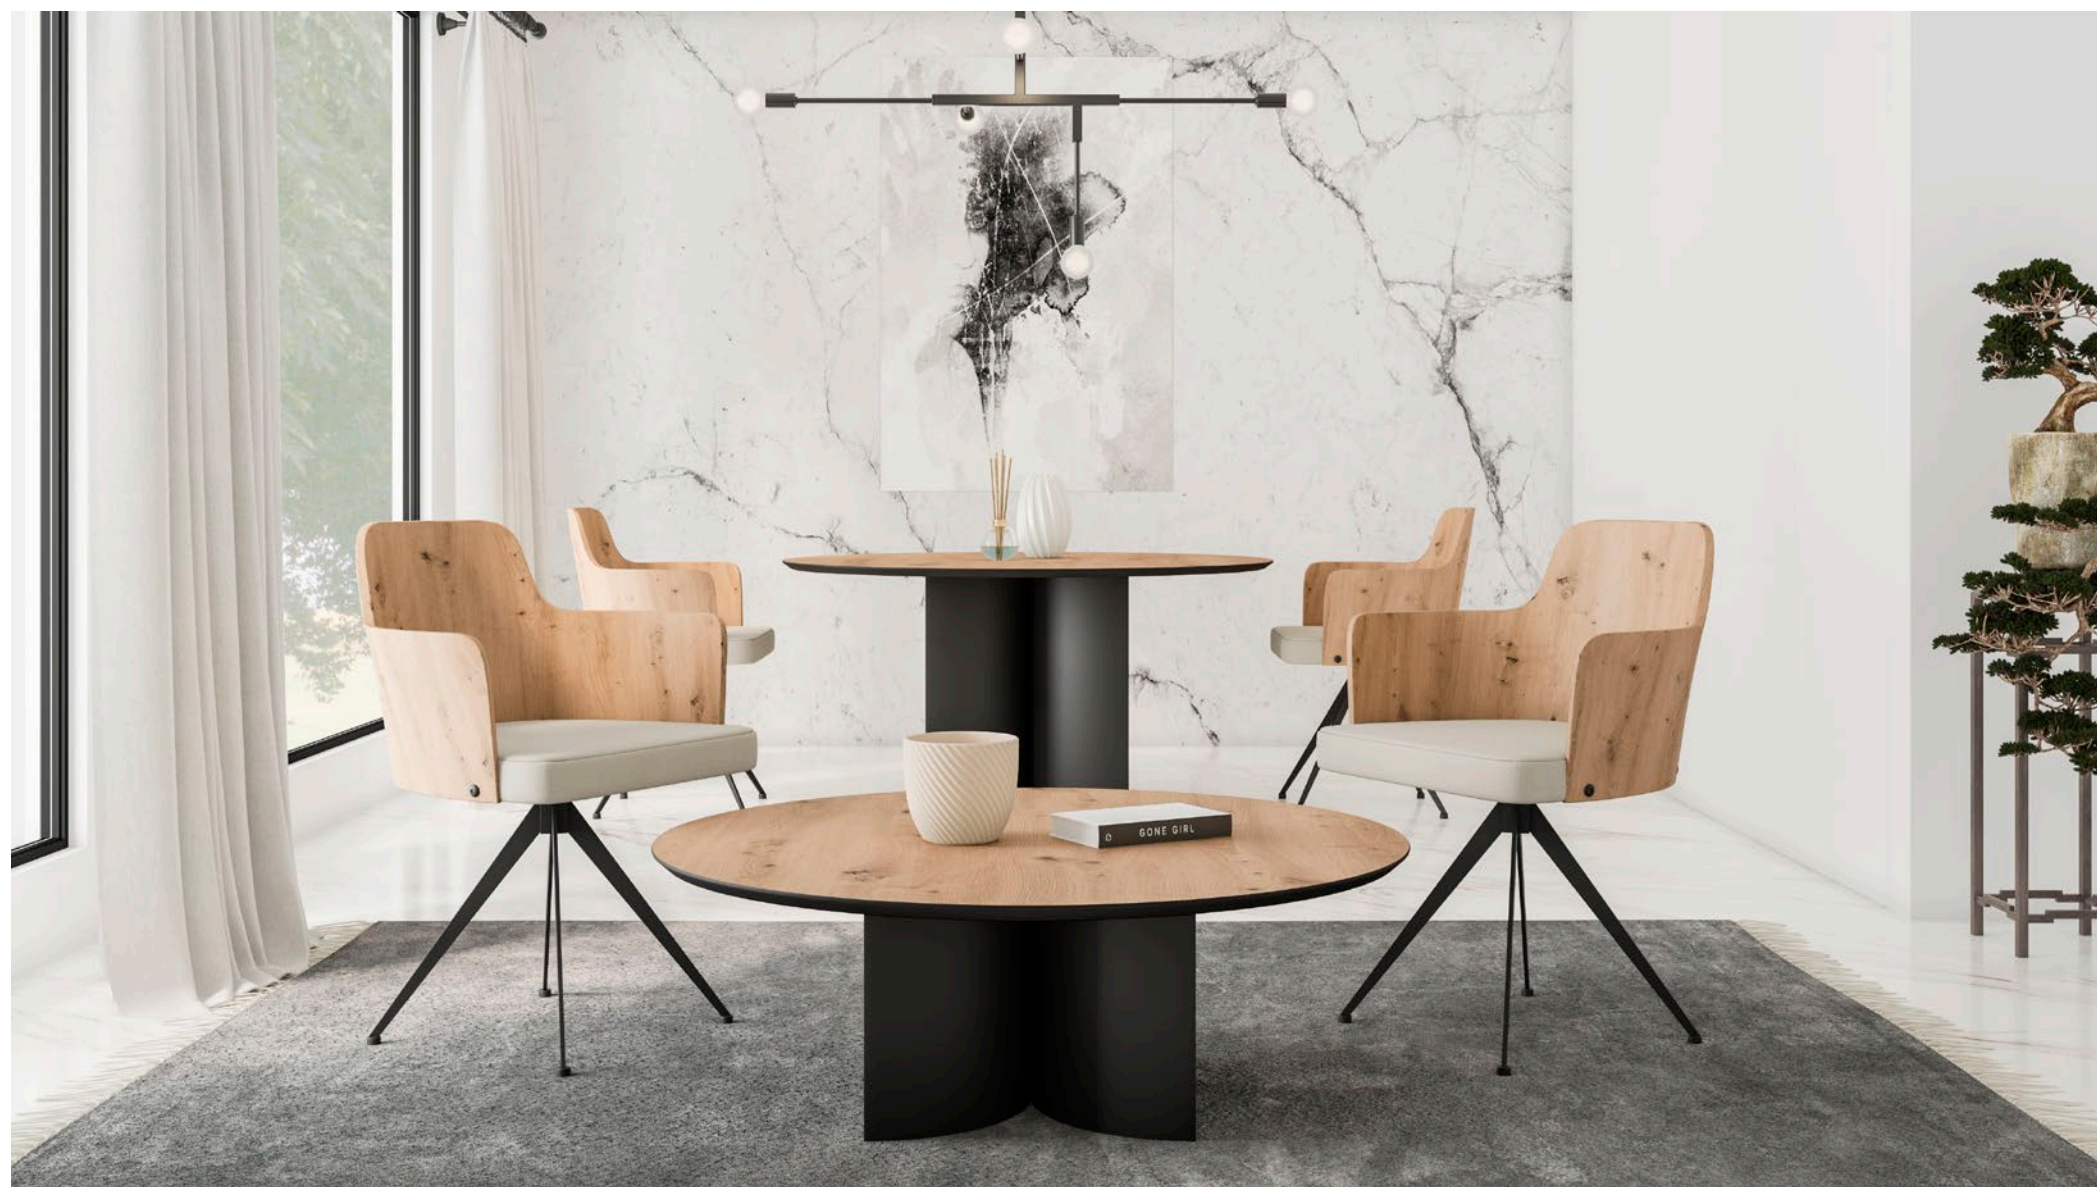

AR47 Acabados/finishes
150, Roble Amazonas, Oxford Pearl