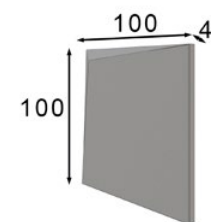

* Marco MDF
* MDF frame

Ref. 21006
Espejo / Mirror