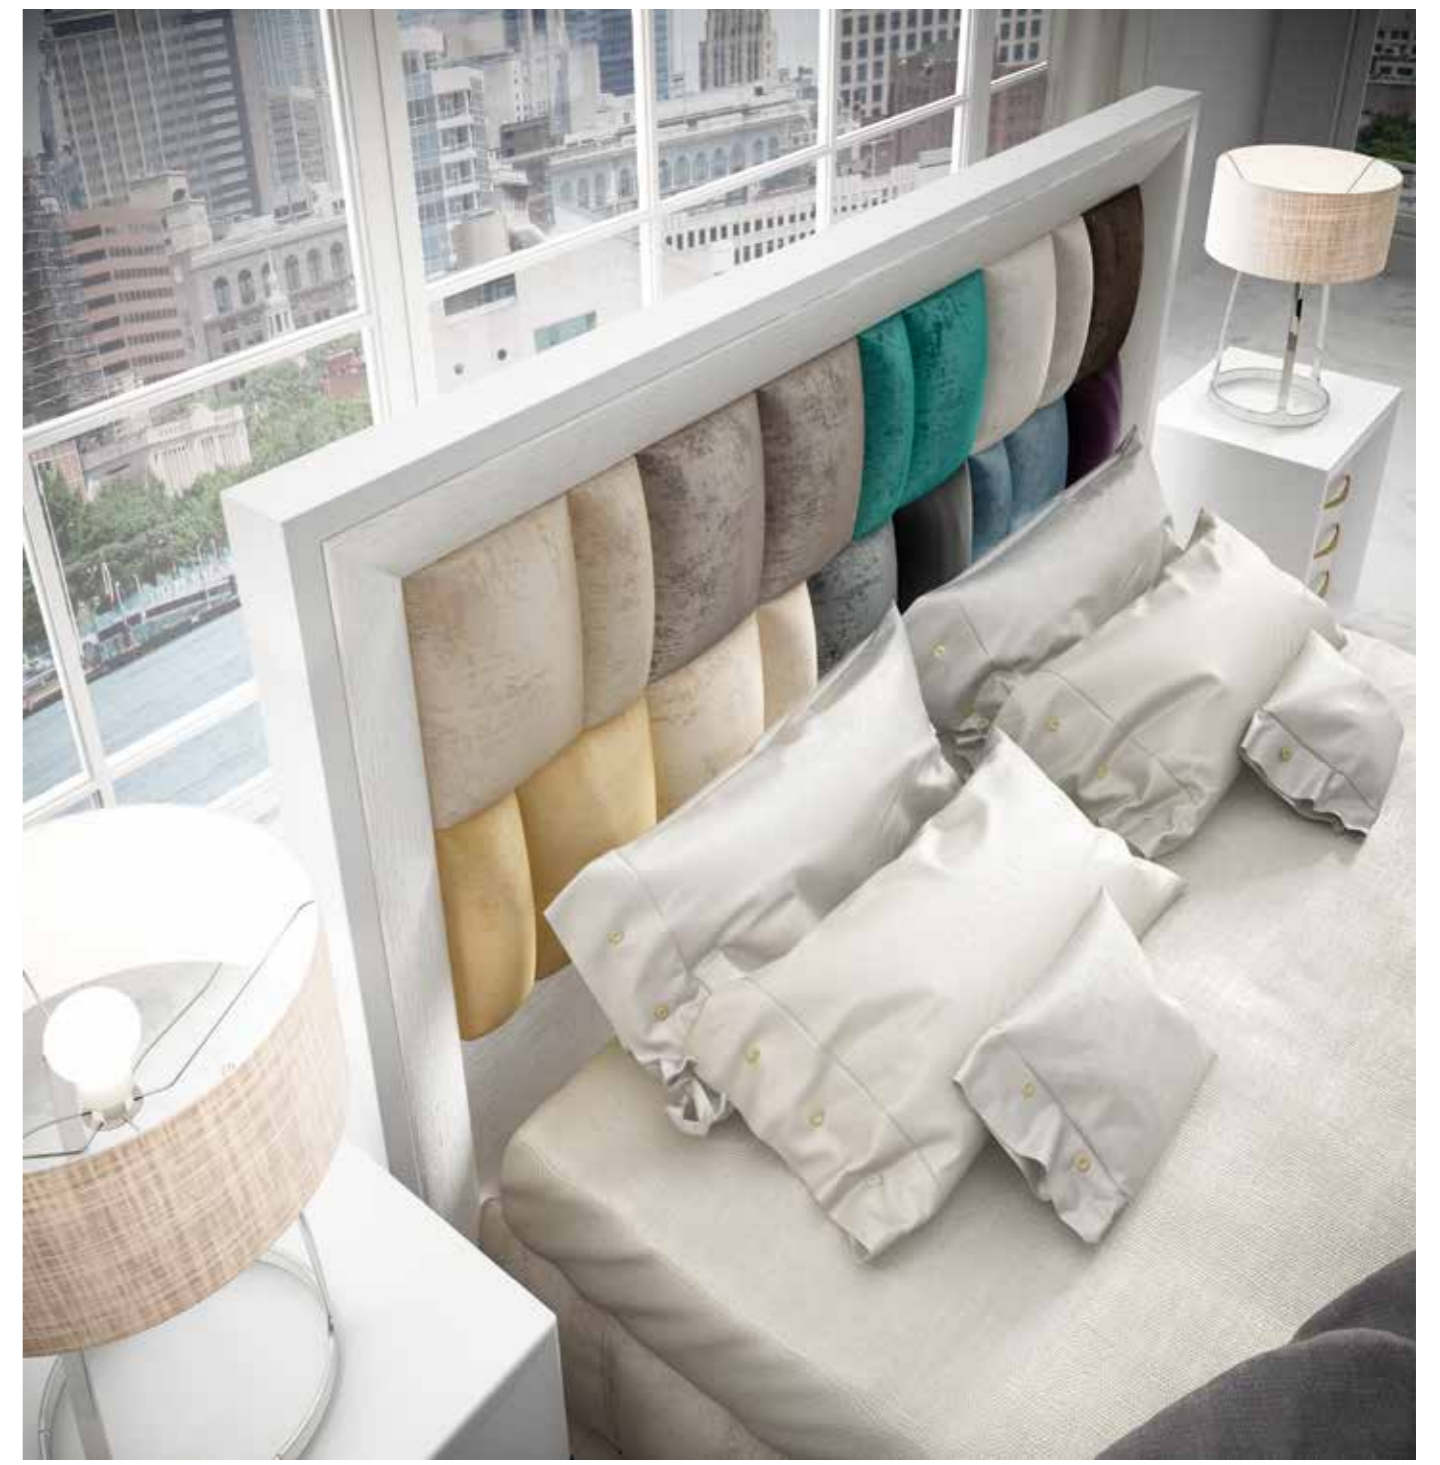

DOR117

Color 120

Color 901

Rebeca 16,59,43,01,02,46,14,44,32

Velvet 16,08

Rebeca 01 (Base cama/Bed Base)