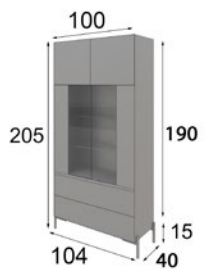

Pata 41978

Vitrina

MX1230292

100cm x 205cm x 40cm

Extra 2 Focos Led **60p**

ACABADOS a elegir:

Cualquiera de nuestros acabados mate y metalizados.

Tapizados a elegir en cualquier tejido de nuestra carta de acabados

Los acabados en alto brillo tienen un incremento del 25% (10% solo frentes). No disponible en partes metálicas.