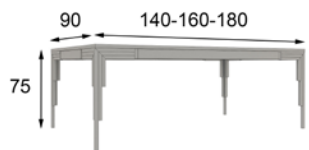

MX13

Medidas Mesa Disponibles

MX1330350 140cm x 75cm x 90cm

MX1330351 160cm x 75cm x 90cm

MX1330352 180cm x 75cm x 90cm