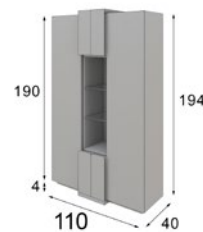

Vitrina

MX0841072

110cm x 194cm x 40cm

Extra 3 Focos Led **60p**