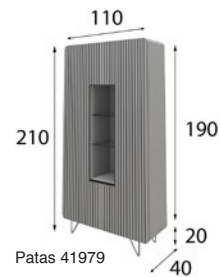

## MX04

Vitrina

**MX0454805**

110cm x 210cm x 40cm

Extra 3 Focos Led **60p**