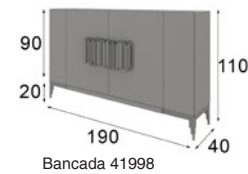

Aparador

MX1341075 190cm x 110cm x 40cm

Extra Cajonera Interior **100p**

Extra 4 Focos Led **60p**