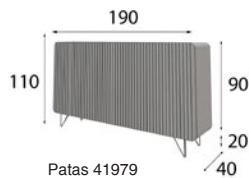

MX0440818 Silla

65cm x 89cm x 65cm

Aparador

MX0454800 190cm x 110cm x 40cm

Extra Cajonera Interior **100p**

Extra 4 Focos Led **60p**