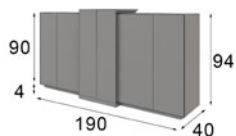

Aparador

MX0841068 190cm x 94cm x 40cm

Extra Cajonera Interior **100p**

Extra 4 Focos Led **60p**