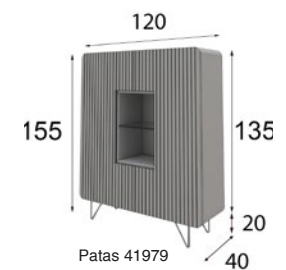

Vajillero

MX0454804

120cm x 155cm x 40cm

Extra 3 Focos Led **60p**