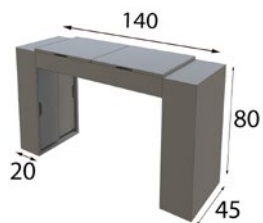

MX51

TOCADOR
MX5142510