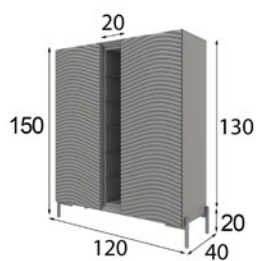

MX02

Patas 41978

Vajillero

MX0241703

120cm x 150cm x 40cm

Extra 3 Focos Led **60p**