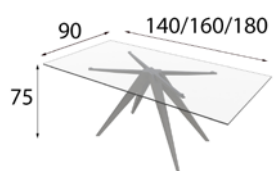

Medidas Mesa Disponibles

- **MX0741310** 140cm x 75cm x 90cm
- **MX0741311** 160cm x 75cm x 90cm
- **MX0741312** 180cm x 75cm x 90cm

* Tapa cristal grosor 1cm