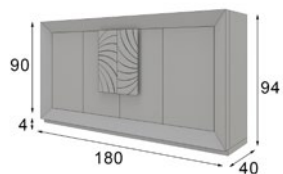

Aparador

MX1053052 180cm x 94cm x 40cm

Extra Cajonera Interior **100p**

Extra 4 Focos Led **60p**