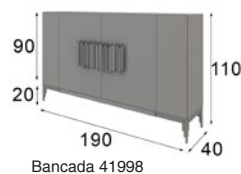

Aparador

MX1441075 190cm x 110cm x 40cm

Extra Cajonera Interior **100p**

Extra 4 Focos Led **60p**