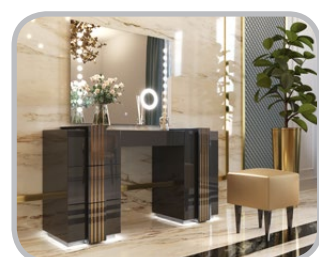

índice/index

PAG. 06