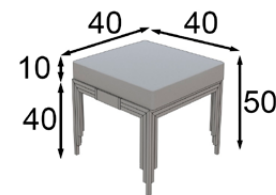

Banqueta / Stool  
Amazonas / Azahar 13

TO28

Ref. 42076  
Tocador / Vanity dresser

Mate Matt	Alto Brillo High Gloss
500p 📷	625p

Ref. 45383  
Espejo / Mirror

\* Incluye luces LED  
\* LED lights included

Ref. 42095  
Banqueta / Stool