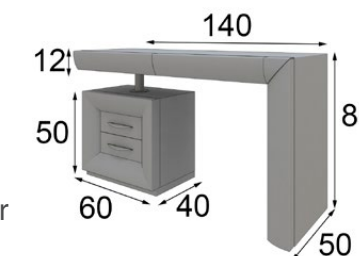

Ref. 42062  
Tocador / Vanity dresser

Mate Matt	Alto Brillo High Gloss
500p	625p