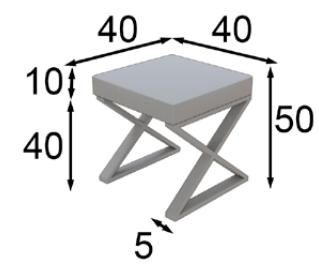

# TO11

Ref. 45381  
Espejo / Mirror

Mate Matt	Alto Brillo High Gloss
217p	268p

Ref. 42094  
Banqueta / Stool

Puntos Points
143p

\* Tapizado a elegir en carta  
\* Upholstery to choose from our swatchbook

Ref. 42548  
Tocador / Vanity dresser