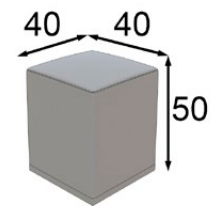

* Tapizado a elegir en carta
* Upholstery to choose
from our swatchbook

Ref. 42504
Tocador / Vanity dresser

Mate Matt	Alto Brillo High Gloss
421p 📷	526p