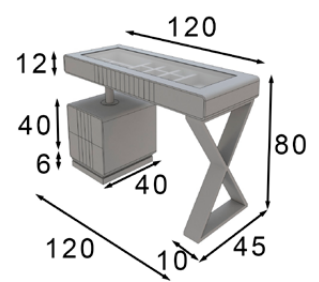

# TO11

Ref. 45381  
Espejo / Mirror

Mate Matt	Alto Brillo High Gloss
217p	268p

Ref. 42094  
Banqueta / Stool

Puntos Points
143p

\* Tapizado a elegir en carta  
\* Upholstery to choose from our swatchbook

Ref. 42548  
Tocador / Vanity dresser