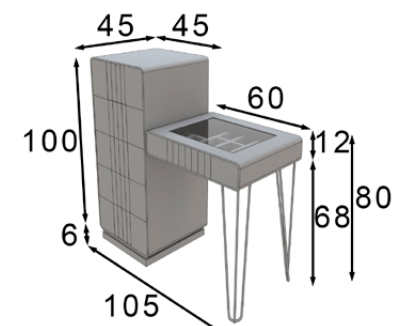

Ref. 42523
Tocador / Vanity dresser

TO04

Ref. 21080
Espejo / Mirror

* Incluye luz LED
* LED light included

Puntos Points
123p

Ref. 45367
Banqueta / Stool

* Tapizado a elegir en carta
* Upholstery to choose
from our swatchbook

Mate Matt	Alto Brillo High Gloss
104p	125p