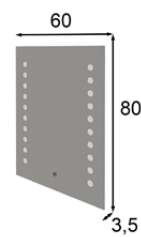

TO08

Ref. 21080
Espejo / Mirror