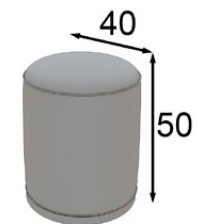

Puntos  
Points

168p

\* Incluye luz LED  
\* LED light included

Ref. 45368  
Banqueta / Stool

Puntos  
Points

95p

\* Tapizado a elegir en carta  
\* Upholstery to choose  
from our swatchbook

Ref. 42513  
Tocador / Vanity dresser