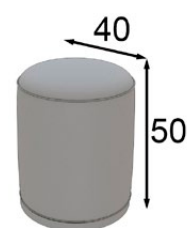

# TO52

Ref. 21080  
Espejo / Mirror

\* Incluye luz LED  
\* LED light included

Puntos  
Points

168p

Ref. 45368  
Banqueta / Stool

\* Tapizado a elegir en carta  
\* Upholstery to choose  
from our swatchbook