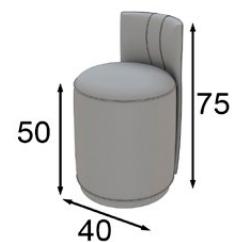

\* Incluye luz LED  
\* LED light included

Ref. 45369  
Banqueta / Stool

Puntos Points
140p

\* Tapizado a elegir en carta  
\* Upholstery to choose  
from our swatchbook

TO10

Acabados / Finishes  
Tocador / Vanity  
Color 150 / 160