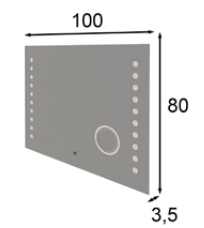

Ref. 21080
Espejo / Mirror

Puntos Points
168p

* Incluye luz LED
* LED light included