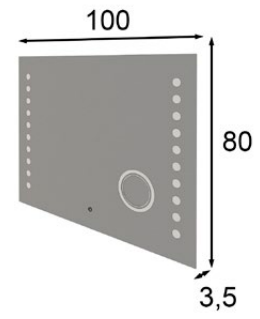

TO54

Ref. 21080
Espejo / Mirror

* Incluye luz LED
* LED light included

Puntos
Points

168p

Ref. 45368
Banqueta / Stool