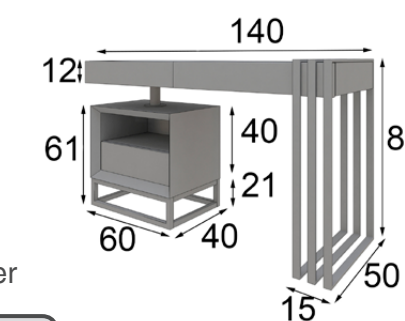

# TO46

Ref. 58528  
Espejo / Mirror

\* Marco metálico  
\* Metallic frame

Ref. 42096  
Banqueta / Stool

\* Tapizado a elegir en carta  
\* Upholstery to choose  
from our swatchbook

Ref. 42052  
Tocador / Vanity dresser