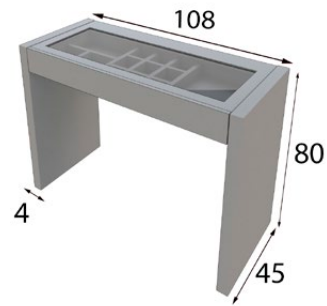

* Tapizado a elegir en carta
* Upholstery to choose
from our swatchbook

Puntos
Points

95p

Ref. 42515
Tocador / Vanity dresser