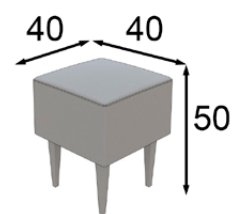

* Tapizado a elegir en carta
* Upholstery to choose from our swatchbook

Ref. 45366
Banqueta / Stool

Mate Matt	Alto Brillo High Gloss
104p	125p