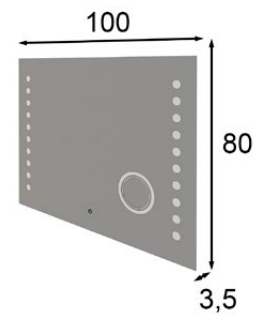

# TO56

Ref. 21080  
Espejo / Mirror

Puntos Points
168p

\* Incluye luz LED  
\* LED light included

Ref. 45349  
Banqueta / Stool

Puntos Points
95p

\* Tapizado a elegir en carta  
\* Upholstery to choose from our swatchbook