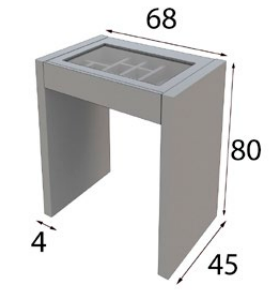

* Tapizado a elegir en carta
* Upholstery to choose
from our swatchbook

Ref. 42512
Tocador / Vanity dresser

Mate Matt	Alto Brillo High Gloss
246p 📷	307p