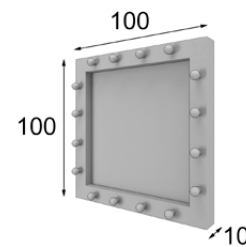

Banqueta / Stool  
Amazonas / Azahar 13

TO28

Ref. 42076  
Tocador / Vanity dresser

Mate Matt	Alto Brillo High Gloss
500p 📷	625p

Ref. 45383  
Espejo / Mirror

\* Incluye luces LED  
\* LED lights included

Ref. 42095  
Banqueta / Stool