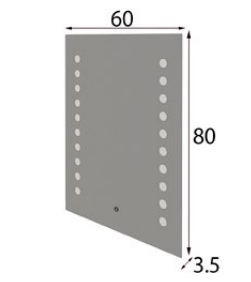

Puntos Points
123p

\* Incluye luz LED  
\* LED light included

Ref. 45368  
Banqueta / Stool

Puntos Points
95p

\* Tapizado a elegir en carta  
\* Upholstery to choose  
from our swatchbook

Ref. 42512  
Tocador / Vanity dresser