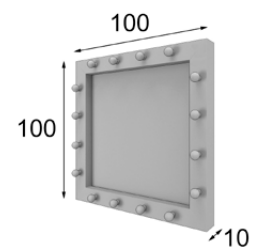

TO48

Ref. 45383

Espejo / Mirror

* Incluye luces LED
* LED lights included

Mate Matt	Alto Brillo High Gloss
320p	400p

Ref. 45349
Banqueta / Stool