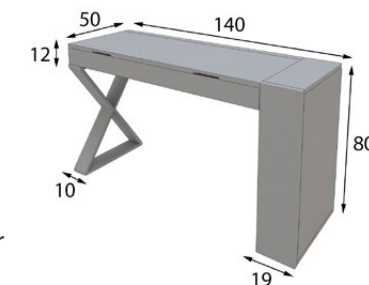

# TO26

Ref. 45365  
Banqueta / Stool

Mate Matt	Alto Brillo High Gloss
104p	125p

\* Tapizado a elegir en carta  
\* Upholstery to choose from our swatchbook

Ref. 42034  
Tocador / Vanity dresser

Mate Matt	Alto Brillo High Gloss
500p	625p