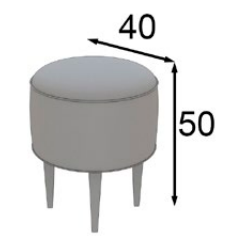

Ref. 21080  
 Espejo / Mirror

Puntos Points
168p

\* Incluye luz LED  
 \* LED light included

Ref. 45367  
 Banqueta / Stool

Mate Matt	Alto Brillo High Gloss
104p 📷	125p

\* Tapizado a elegir en carta  
 \* Upholstery to choose from our swatchbook