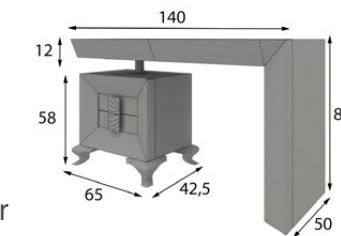

* Tapizado a elegir en carta
* Upholstery to choose
from our swatchbook

Ref. 42060
Tocador / Vanity dresser

Mate Matt	Alto Brillo High Gloss
500p 📷	625p