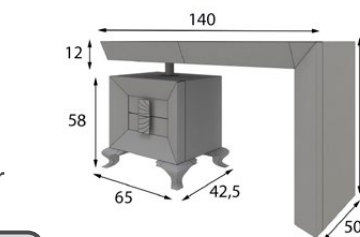

Ref. 45351
Banqueta / Stool

Mate Matt	Alto Brillo High Gloss
174p	210p

* Tapizado a elegir en carta
* Upholstery to choose
from our swatchbook

Ref. 42060
Tocador / Vanity dresser

Mate Matt	Alto Brillo High Gloss
500p	625p