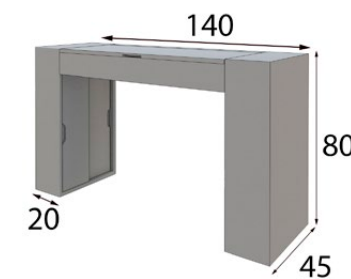

* Opcional luces LED 60p
* Optional LED lights 60p