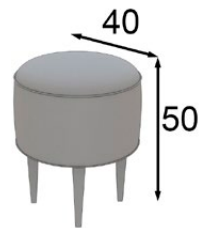

# TO04

Ref. 21080  
Espejo / Mirror

\* Incluye luz LED  
\* LED light included

Puntos Points
123p

Ref. 45367  
Banqueta / Stool

\* Tapizado a elegir en carta  
\* Upholstery to choose  
from our swatchbook