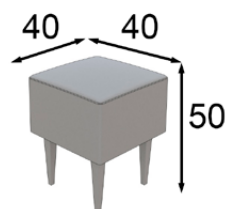

Ref. 21080
Espejo / Mirror

Ref. 45366
Banqueta / Stool

Mate Matt	Alto Brillo High Gloss
104p	125p

* Tapizado a elegir en carta
* Upholstery to choose
from our swatchbook