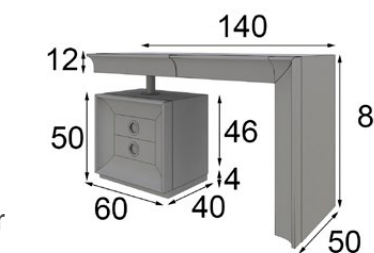

* Tapizado a elegir en carta
* Upholstery to choose
from our swatchbook

Ref. 42058
Tocador / Vanity dresser

Mate Matt	Alto Brillo High Gloss
500p	625p