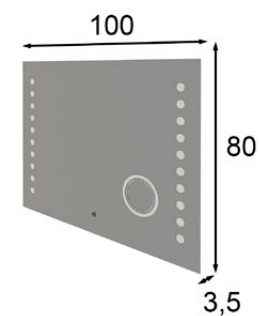

TO52

Ref. 21080
Espejo / Mirror

* Incluye luz LED
* LED light included

Puntos
Points

168p

Ref. 45368
Banqueta / Stool