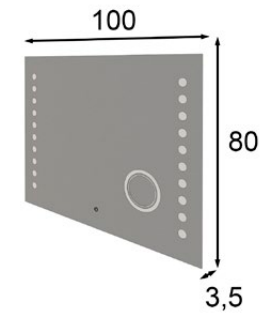

Puntos  
Points

168p

\* Incluye luz LED  
\* LED light included

Ref. 45368  
Banqueta / Stool

Puntos  
Points

95p

\* Tapizado a elegir en carta  
\* Upholstery to choose  
from our swatchbook

Ref. 42513  
Tocador / Vanity dresser