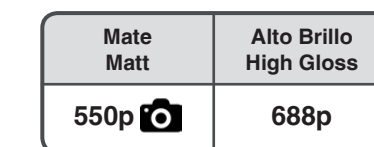

# TO46

Ref. 58528  
Espejo / Mirror

\* Marco metálico  
\* Metallic frame

Ref. 42096  
Banqueta / Stool

\* Tapizado a elegir en carta  
\* Upholstery to choose  
from our swatchbook

Ref. 42052  
Tocador / Vanity dresser