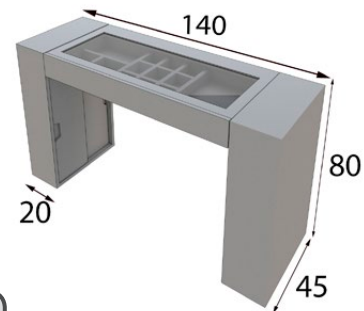

* Incluye luz LED
* LED light included

Ref. 45349
Banqueta / Stool

Puntos Points
95p

* Tapizado a elegir en carta
* Upholstery to choose from our swatchbook

Ref. 42516
Tocador / Vanity dresser

Mate Matt	Alto Brillo High Gloss
437p	546p