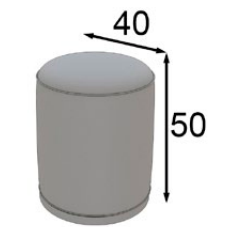

TO53

Acabados / Finishes
Tocador / Vanity
Color 120

Puff / Pouf
Bouquet 02

TO53

Ref. 21080
Espejo / Mirror

Puntos Points
123p

* Incluye luz LED
* LED light included

Ref. 45368
Banqueta / Stool

Puntos Points
95p

* Tapizado a elegir en carta
* Upholstery to choose
from our swatchbook

Ref. 42512
Tocador / Vanity dresser

Mate Matt	Alto Brillo High Gloss
246p 📷	307p