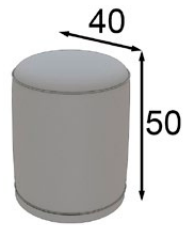

# TO54

Ref. 21080  
Espejo / Mirror

\* Incluye luz LED  
\* LED light included

Puntos  
Points

168p

Ref. 45368  
Banqueta / Stool

\* Tapizado a elegir en carta  
\* Upholstery to choose  
from our swatchbook