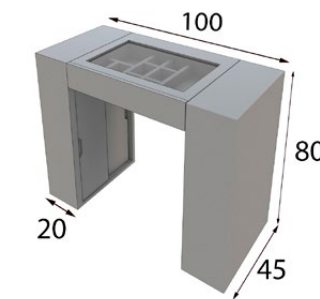

* Opcional luces LED 60p
* Optional LED lights 60p