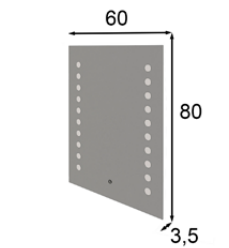

* Incluye luz LED
* LED light included

Ref. 45368
Banqueta / Stool

Puntos Points
95p