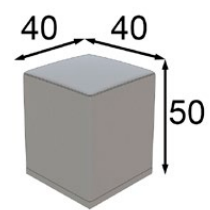

# TO56

Ref. 21080  
Espejo / Mirror

Puntos Points
168p

\* Incluye luz LED  
\* LED light included

Ref. 45349  
Banqueta / Stool

Puntos Points
95p

\* Tapizado a elegir en carta  
\* Upholstery to choose from our swatchbook