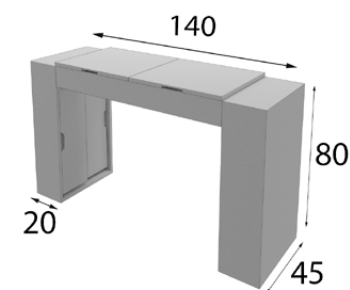

* Tapizado a elegir en carta
* Upholstery to choose
from our swatchbook

Puntos
Points

95p

Ref. 42510
Tocador / Vanity dresser

* Opcional luces LED 60p
* Optional LED lights 60p

Mate
Matt

417p

Alto Brillo
High Gloss

521p