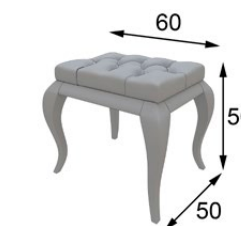

TO57

Ref. 45624  
Espejo / Mirror

Mate Matt	Alto Brillo High Gloss
116p	145p

Ref. 45351  
Banqueta / Stool

Mate Matt	Alto Brillo High Gloss
174p	210p

\* Tapizado a elegir en carta  
\* Upholstery to choose  
from our swatchbook