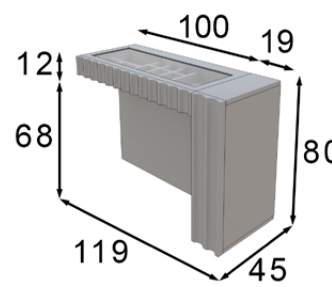

Ref. 42536
Tocador / Vanity dresser