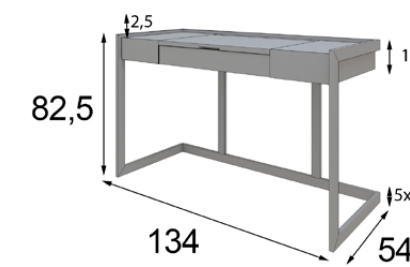

Ref. 42000
Tocador / Vanity dresser

Mate Matt	Alto Brillo High Gloss
469p	586p