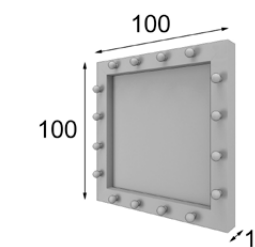

* Incluye luces LED
* LED lights included