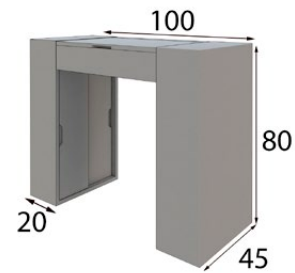

* Tapizado a elegir en carta
* Upholstery to choose from our swatchbook