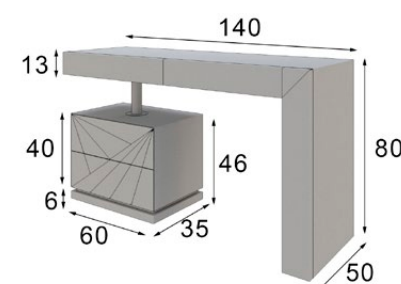

* Tapizado a elegir en carta
* Upholstery to choose from our swatchbook