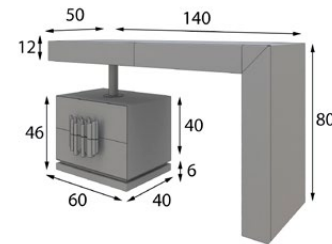

Banqueta / Stool  
Amazonas / Azahar 13

TO28

Ref. 42076  
Tocador / Vanity dresser

Mate Matt	Alto Brillo High Gloss
500p 📷	625p

Ref. 45383  
Espejo / Mirror

\* Incluye luces LED  
\* LED lights included

Ref. 42095  
Banqueta / Stool