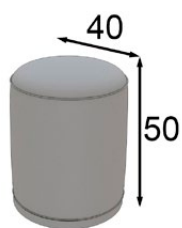

Mate Matt	Alto Brillo High Gloss
116p 📷	145p

Ref. 45368
Banqueta / Stool