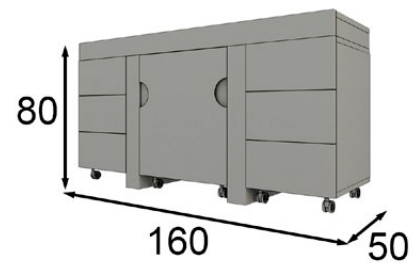

Ref. 45334
Tocador / Vanity dresser

Mate Matt	Frentes Brillo Front HG	Alto Brillo High Gloss
700p	770p	875p