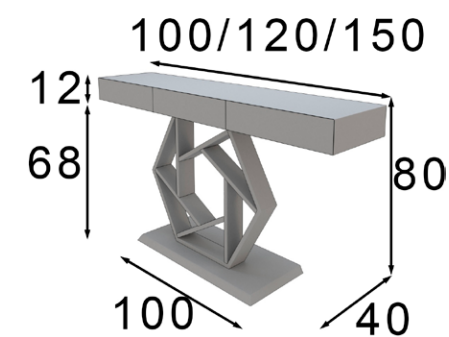

RO9

Acabados / Finishes:
188,160

* Debe ir fijado a pared
* Must be wall fixed

* Patas metálicas
* Metallic legs

Consola / Console table

Ref. 42447 (100cm) 2 cajones / drawers

Ref. 42448 (120cm) 3 cajones / drawers

Ref. 42449 (150cm) 3 cajones / drawers

Mate Matt	Alto Brillo High Gloss
400p	460p

* Las partes metálicas no pueden ir con terminaciones en alto brillo
* High gloss finish not available on metallic parts