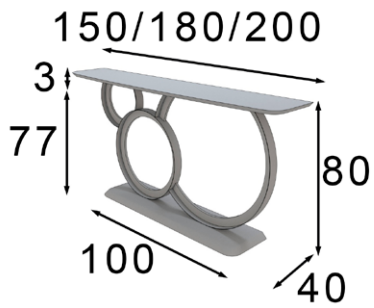

R16

Acabados / Finishes:
140, 162

Consola / Console table

Ref. 42351 (150cm)

Ref. 42352 (180cm)

Ref. 42353 (200cm)

Mate Matt	Alto Brillo High Gloss
400p	500

* Debe ir fijado a pared
* Must be wall fixed

60-80-100-120 Ø

* Marco metálico
* Metallic frame

Espejo / Mirror

Ref. 21052
(60ø)

Mate
Matt

135p

Ref. 21053
(80ø)

Mate
Matt

138p

Ref. 21054
(100ø)

Mate
Matt

143p

Ref. 21055
(120ø)

Mate
Matt

147p

* Las partes metálicas no pueden ir con terminaciones en alto brillo
* High gloss finish not available on metallic parts