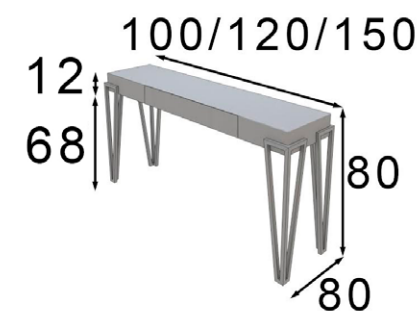

R28

Acabados / Finishes:
162, 184

* Patas metálicas
* Metallic legs

Consola / Console table

Ref. 42435 (100cm) 1 cajon / drawer

Ref. 42436 (120cm) 1 cajon / drawer

Ref. 42437 (150cm) 1 cajon / drawer

Mate Matt	Alto Brillo High Gloss
385p	443p

* Las partes metálicas no pueden ir con terminaciones en alto brillo
* High gloss finish not available on metallic parts