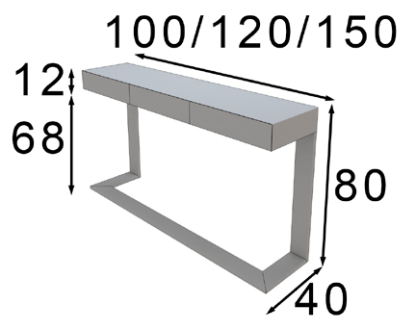

R26

Acabados / Finishes:
120, 150

Consola / Console table

Ref. 42415 (100cm) 2 cajones / drawers

Ref. 42416 (120cm) 3 cajones / drawers

Ref. 42417 (150cm) 3 cajones / drawers

Mate Matt	Alto Brillo High Gloss
370p 📷	425p

* Patas metálicas
* Metallic legs

* Debe ir fijado a pared
* Must be wall fixed

Espejo / Mirror (1u.)

Ref. 21014
(50x100cm)

Ref. 21015
(50x135cm)

Mate Matt
123p

Mate Matt
127p

* Marco metálico
* Metallic frame

* Las partes metálicas no pueden ir con terminaciones en alto brillo
* High gloss finish not available on metallic parts