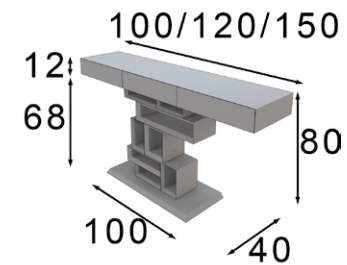

R40

Acabados / Finishes:
243, 160

Consola / Console table

Ref. 42391 (100cm) 2 cajones / drawers

Ref. 42392 (120cm) 3 cajones / drawers

Ref. 42393 (150cm) 3 cajones / drawers

* Debe ir fijado a pared
* Must be wall fixed

Mate Matt	Alto Brillo High Gloss
500p	625p