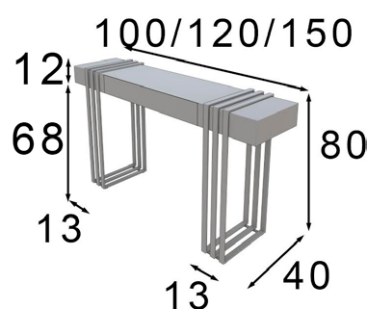

* Patas metálicas
* Metallic legs

Consola / Console table
Ref. 42443 (100cm) 1 cajón / drawer
Ref. 42444 (120cm) 1 cajón / drawer
Ref. 42445 (150cm) 1 cajón / drawer

Mate Matt	Alto Brillo High Gloss
336p	386p

60/80/100/120

* Marco MDF
* MDF frame

Espejo / Mirror

Ref. 70073
(80ø)

Mate Matt	Alto Brillo High Gloss
120p	150p

Ref. 40048
(100ø)

Mate Matt	Alto Brillo High Gloss
130p	165p

Ref. 40049
(120ø)

Mate Matt	Alto Brillo High Gloss
145p	180p

* Las partes metálicas no pueden ir con terminaciones en alto brillo
* High gloss finish not available on metallic parts