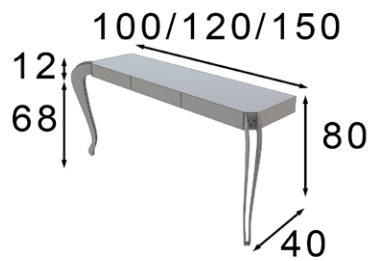

R19

Consola / Console table

- Ref. 42359 (100cm) 2 cajones / drawers
- Ref. 42360 (120cm) 3 cajones / drawers
- Ref. 42361 (150cm) 3 cajones / drawers

* Patas metálicas
* Metallic legs

* Debe ir fijado a pared
* Must be wall fixed

Mate Matt	Alto Brillo High Gloss
400p	460p

80-100

* Marco MDF
* MDF frame

Espejo / Mirror

Ref. 40054
(80ø)

Ref. 40146
(100ø)

Mate Matt	Alto Brillo High Gloss	Mate Matt	Alto Brillo High Gloss
133p	166p	140p	175p