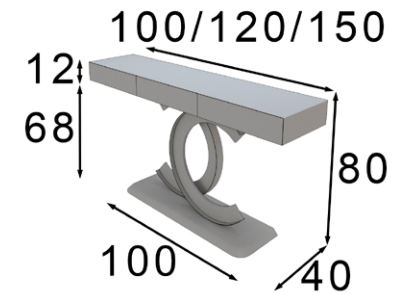

R24

Acabados / Finishes:
162, 041

R25

Acabados / Finishes:
120, 160

* Debe ir fijado a pared
* Must be wall fixed

Consola / Console table
Ref. 42407 (100cm) 2 cajones / drawers
Ref. 42408 (120cm) 3 cajones / drawers
Ref. 42409 (150cm) 3 cajones / drawers