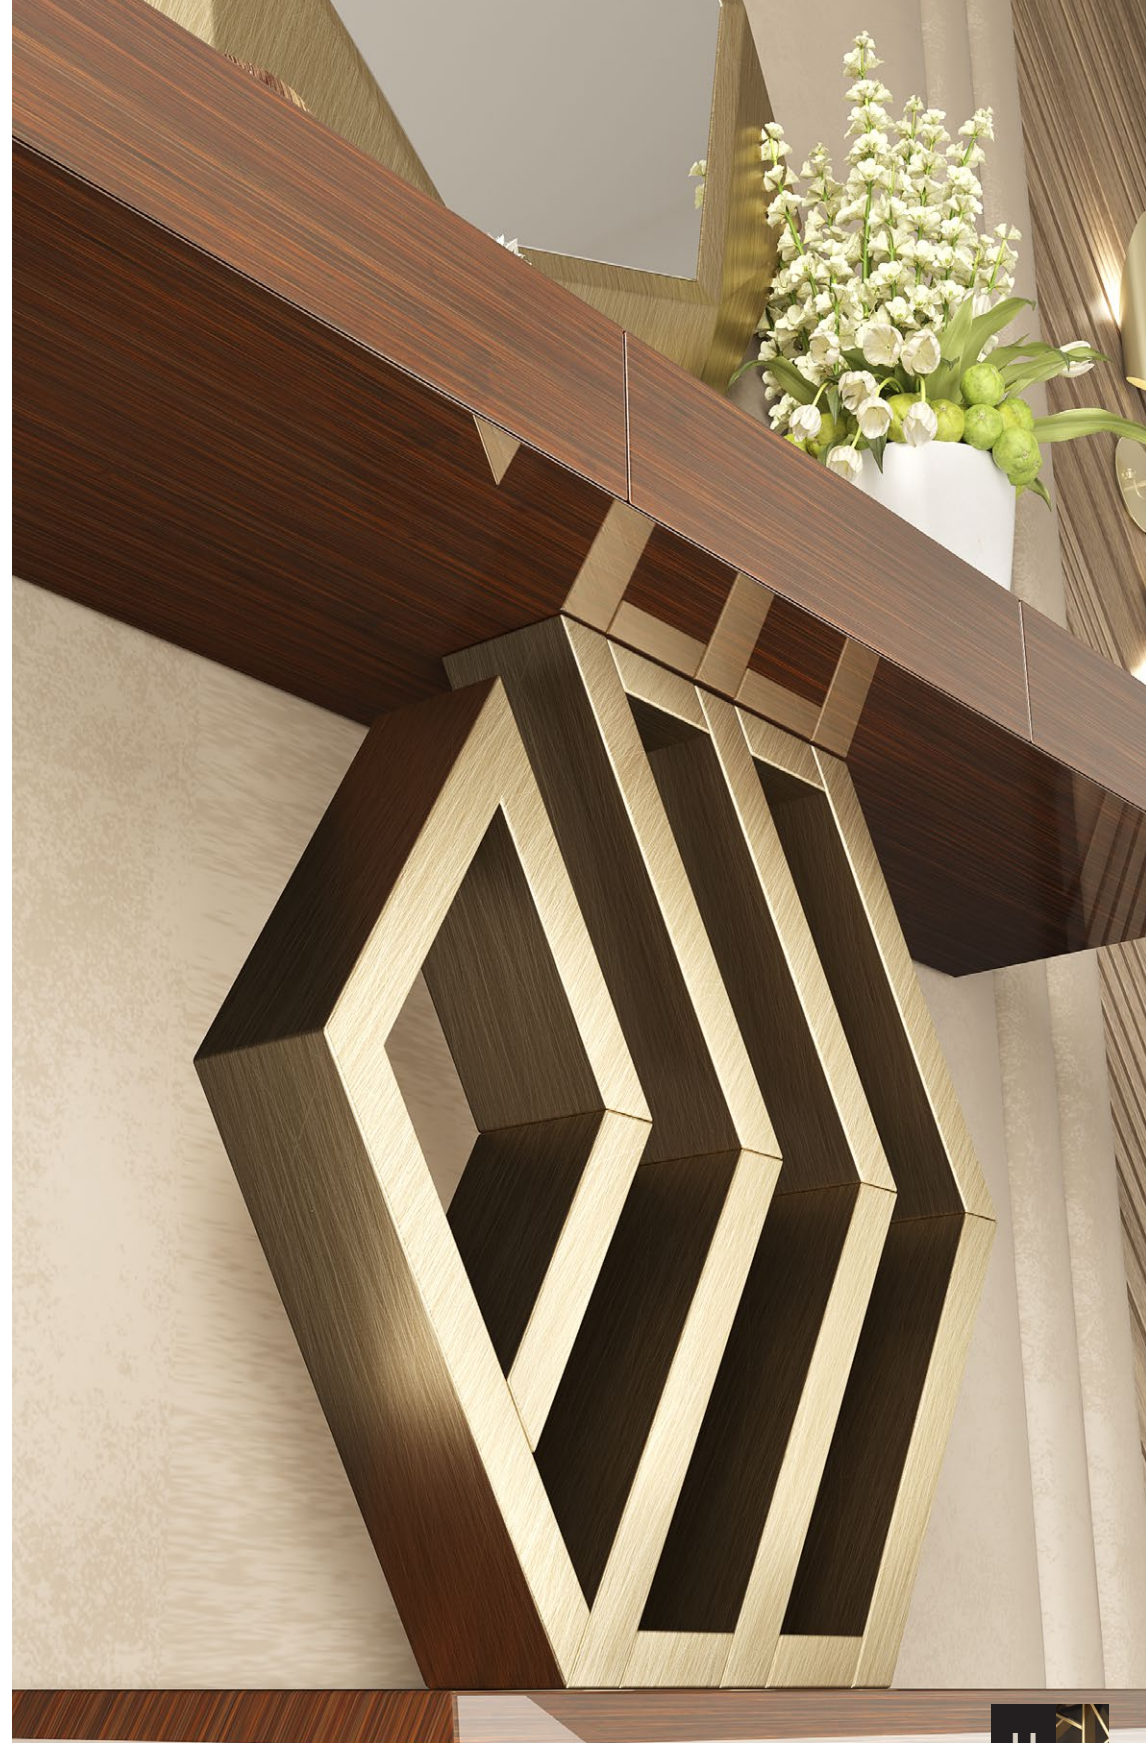

RO4

Acabados / Finishes:
243, 041

Consola / Console table

- Ref. 42399 (100cm) 2 cajones / drawers
- Ref. 42400 (120cm) 3 cajones / drawers
- Ref. 42401 (150cm) 3 cajones / drawers

- Patas metálicas
- Metallic legs

- Debe ir fijado a pared
- Must be wall fixed

Mate Matt	Alto Brillo High Gloss
400p	460p

1. Ref. 70090 (80cm)
   - Ref. 70091 (100cm)
2. Espejo / Mirror

- Marco MDF
- MDF frame

Mate Matt	Alto Brillo High Gloss
150p	187p

- Las partes metálicas no pueden ir con terminaciones en alto brillo
- High gloss finish not available on metallic parts