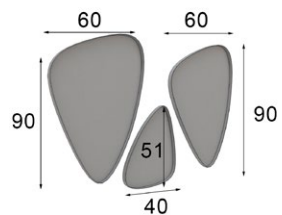

Ref. 42389 (150cm) 3 cajones / drawers

* Debe ir fijado a pared
* Must be wall fixed

Mate Matt	Alto Brillo High Gloss
400p 	500p

* Marco metálico
* Metallic frame

Ref. 21035
Juego 3 Espejos
3 Mirrors Set

Ref. 21036 (60cm)
Ref. 21037 (40cm)
Espejo Suelto
Single mirror