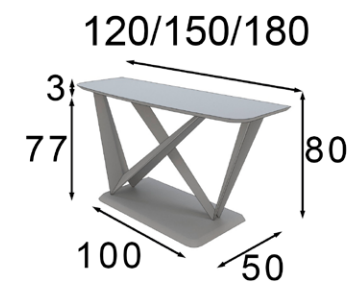

R19

Acabados / Finishes:
120, Cromado

R20

Acabados / Finishes:
162, 140

R20

* Patas metálicas
* Metallic legs

* Debe ir fijado a pared
* Must be wall fixed

Consola / Console table
Ref. 42363 (120cm)
Ref. 42364 (150cm)
Ref. 42365 (180cm)