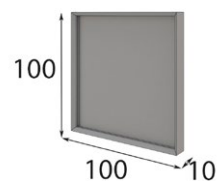

* Marco MDF
* MDF frame

Ref. 64710

Espejo / Mirror

Mate Matt	Alto Brillo High Gloss
110p	138p

* Las partes metálicas no pueden ir con terminaciones en alto brillo

* High gloss finish not available on metallic parts