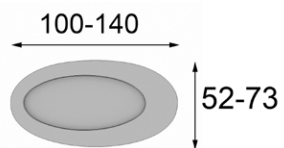

* Marco MDF
* MDF frame

Espejo / Mirror

Ref. 73055
(100x52cm)

Ref. 73056
(140x73cm)

Mate Matt	Alto Brillo High Gloss
180p 📷	225

Mate Matt	Alto Brillo High Gloss
207p 📷	258

* Las partes metálicas no pueden ir con terminaciones en alto brillo
* High gloss finish not available on metallic parts