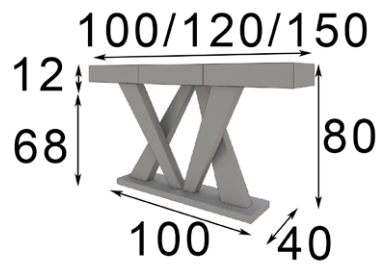

R35

Acabados / Finishes:
243, 041

Consola / Console table

- Ref. 42320 (100cm) 2 cajones / drawers
- Ref. 42321 (120cm) 3 cajones / drawers
- Ref. 42322 (150cm) 3 cajones / drawers

* Debe ir fijado a pared
* Must be wall fixed

Mate Matt	Alto Brillo High Gloss
340p	425