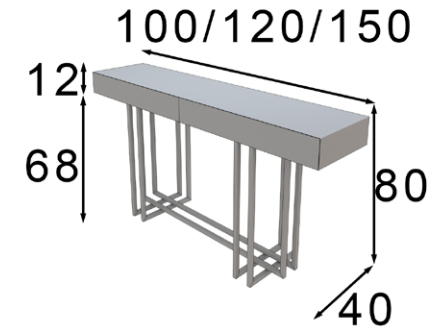

* Patas metálicas
* Metallic legs

Consola / Console table

Ref. 42403 (100cm) 2 cajones / drawers

Ref. 42404 (120cm) 3 cajones / drawers

Ref. 42405 (150cm) 3 cajones / drawers

Mate Matt	Alto Brillo High Gloss
370p	425p

60-80-100-120 ø

* Marco metálico
* Metallic frame

Espejo / Mirror

Ref. 21060
(60ø)

Mate Matt
140p

Ref. 21061
(80ø)

Mate Matt
146p

Ref. 21062
(100ø)

Mate Matt
151p

Ref. 21063
(120ø)

Mate Matt
171p

* Las partes metálicas no pueden ir con terminaciones en alto brillo
* High gloss finish not available on metallic parts