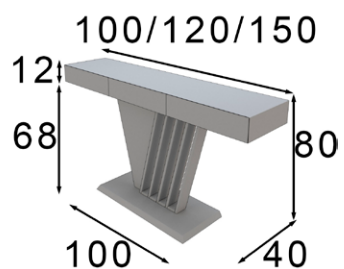

RO1

Consola / Console table

Ref. 42375 (100cm) 2 cajones / drawers

Ref. 42376 (120cm) 3 cajones / drawers

Ref. 42377 (150cm) 3 cajones / drawers

- Patas metálicas
- Metallic legs

- Debe ir fijado a pared
- Must be wall fixed

Mate Matt	Alto Brillo High Gloss
380p 📷	475p

Espejo / Mirror

60-80-100-120 ø

Ref. 21040 (60ø)   Ref. 21041 (80ø)   Ref. 21042 (100ø)   Ref. 21043 (120ø)

Mate Matt	Mate Matt	Mate Matt	Mate Matt
159p	164p	168p	173p

- Marco metálico
- Metallic frame

- Las partes metálicas no pueden ir con terminaciones en alto brillo
- High gloss finish not available on metallic parts