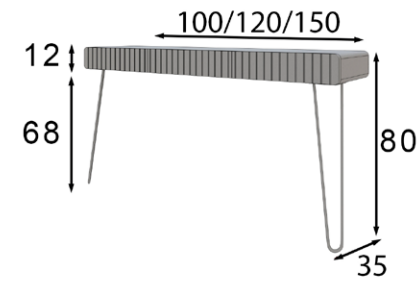

R30

Acabados / Finishes:
288, 160

Consola / Console table
Ref. 42300 (100cm) 2 cajones / drawers
Ref. 42301 (120cm) 3 cajones / drawers
Ref. 42302 (150cm) 3 cajones / drawers

* Debe ir fijado a pared
* Must be wall fixed

* Patas metálicas
* Metallic legs

Mate Matt	Alto Brillo High Gloss
336p	386p