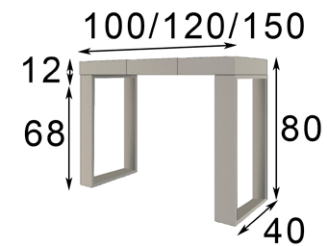

* Patas metálicas
* Metallic legs

R38

Acabados / Finishes:
140, 162

Consola / Console table

Ref. 42459 (100cm) 2 cajones / drawers

Ref. 42460 (120cm) 3 cajones / drawers

Ref. 42461 (150cm) 3 cajones / drawers

Mate Matt	Alto Brillo High Gloss
300p	345p

60-80-100 Ø

* Marco metálico
* Metallic frame

Espejo / Mirror

Ref. 21030
(60Ø)

Mate
Matt

144p

Ref. 21031
(80Ø)

Mate
Matt

150p

Ref. 21032
(100Ø)

Mate
Matt

157p

Ref. 21033
(120Ø)

Mate
Matt

165p

* Las partes metálicas no pueden ir con terminaciones en alto brillo
* High gloss finish not available on metallic parts