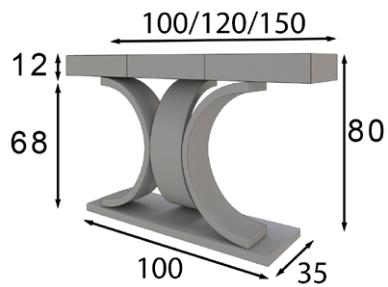

R31

Acabados / Finishes:
120, 184

Consola / Console table
Ref. 42324 (100cm) 2 cajones / drawers
Ref. 42325 (120cm) 3 cajones / drawers
Ref. 42326 (150cm) 3 cajones / drawers

* Debe ir fijado a pared
* Must be wall fixed

* Opcional 2 Focos LED 40p
* Optional 2 LED lights 40p

Mate Matt	Alto Brillo High Gloss
448p	560p

Espejo / Mirror

60-80-100 Ø

* Marco metálico
* Metallic frame

Ref. 21030 (60ø)	Ref. 21031 (80ø)	Ref. 21032 (100ø)	Ref. 21033 (120ø)
Mate Matt	Mate Matt	Mate Matt	Mate Matt
144p	150p	157p	165p

* Las partes metálicas no pueden ir con terminaciones en alto brillo
* High gloss finish not available on metallic parts