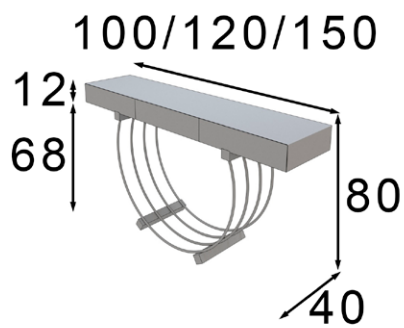

R11

Acabados / Finishes:
Roble Amazonas, 150

Consola / Console table

Ref. 42367 (100cm) 2 cajones / drawers

Ref. 42368 (120cm) 3 cajones / drawers

Ref. 42369 (150cm) 3 cajones / drawers

- Patas metálicas
- Metallic legs

- Debe ir fijado a pared
- Must be wall fixed

Mate Matt	Alto Brillo High Gloss
400p	460p

60-80-100-120 ø

- Marco metálico
- Metallic frame

Espejo / Mirror

Ref. 58531
(60ø)

Mate Matt
135p

Ref. 58527
(80ø)

Mate Matt
140p

Ref. 58528
(100ø)

Mate Matt
145p

Ref. 58529
(120ø)

Mate Matt
150p

- Las partes metálicas y acabado Amazonas no pueden ir con terminaciones en alto brillo
- High gloss finish not available on metallic parts and Amazonas finish