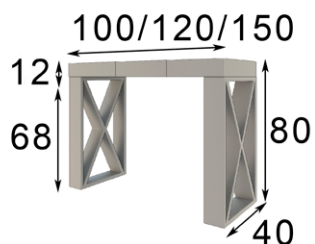

* Patas metálicas
* Metallic legs

R39

Acabados / Finishes:
188, 160

Consola / Console table

Ref. 42463 (100cm) 2 cajones / drawers

Ref. 42464 (120cm) 3 cajones / drawers

Ref. 42465 (150cm) 3 cajones / drawers

Mate Matt	Alto Brillo High Gloss
300p 📷	345p