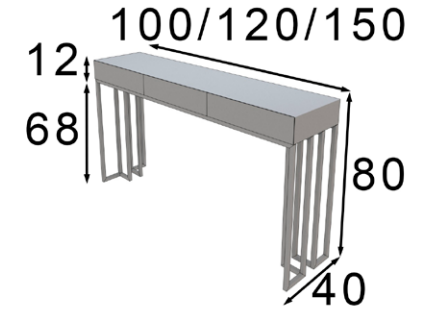

* Patas metálicas
* Metallic legs

Consola / Console table

Ref. 42423 (100cm) 2 cajones / drawers

Ref. 42424 (120cm) 3 cajones / drawers

Ref. 42425 (150cm) 3 cajones / drawers

Mate Matt	Alto Brillo High Gloss
370p	425p

* Marco metálico
* Metallic frame

Espejo / Mirror

Ref. 21000
(60ø)

Mate Matt
122p

Ref. 21001
(80ø)

Mate Matt
127p

Ref. 21002
(100ø)

Mate Matt
132p

* Las partes metálicas no pueden ir con terminaciones en alto brillo
* High gloss finish not available on metallic parts