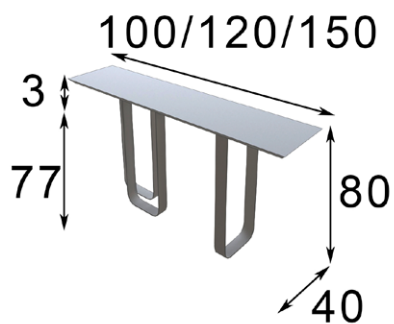

R33

Acabados / Finishes:
162, 160

Consola / Console table

Ref. 42439 (100cm)

Ref. 42440 (120cm)

Ref. 42441 (150cm)

* Debe ir fijado a pared
* Must be wall fixed

* Patas metálicas
* Metallic legs

Mate Matt	Alto Brillo High Gloss
320p	368p

Espejo / Mirror

* Marco metálico
* Metallic frame

Ref. 21000
(60ø)

Ref. 21001
(80ø)

Ref. 21002
(100ø)

Mate
Matt

Mate
Matt

Mate
Matt

122p

127p

132p

* Las partes metálicas no pueden ir con terminaciones en alto brillo
* High gloss finish not available on metallic parts