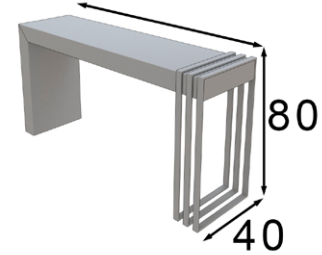

100/120/150

* Patas metálicas
* Metallic legs

R22

Acabados / Finishes:
162, 041

Consola / Console table
Ref. 40050 (100cm) 1 cajón / drawer
Ref. 40051 (120cm) 1 cajón / drawer
Ref. 40052 (150cm) 1 cajón / drawer

Mate Matt	Alto Brillo High Gloss
336p	400p