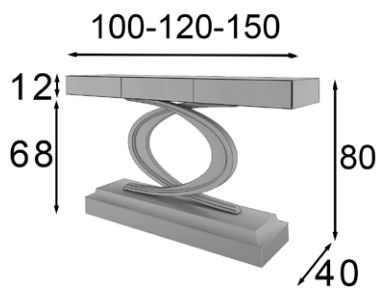

R32

Acabados / Finishes:
162, 140

Consola / Console table

- Ref. 40000 (100cm) 2 cajones / drawers
- Ref. 40001 (120cm) 3 cajones / drawers
- Ref. 40002 (150cm) 3 cajones / drawers

- Debe ir fijado a pared
- Must be wall fixed
- Opcional 2 Focos LED 40p
- Optional 2 LED lights 40p

Mate Matt	Alto Brillo High Gloss
448p	560p

Espejo / Mirror

Ref. 40054
(80ø)

Ref. 40146
(100ø)

- Marco MDF
- MDF frame

Mate Matt	Alto Brillo High Gloss
133p	166p

Mate Matt	Alto Brillo High Gloss
140p	175p