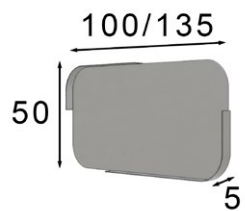

R26

Acabados / Finishes:
120, 150

Consola / Console table

Ref. 42415 (100cm) 2 cajones / drawers

Ref. 42416 (120cm) 3 cajones / drawers

Ref. 42417 (150cm) 3 cajones / drawers

Mate Matt	Alto Brillo High Gloss
370p 📷	425p

* Patas metálicas
* Metallic legs

* Debe ir fijado a pared
* Must be wall fixed