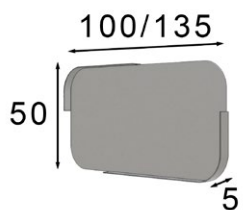

- * Debe ir fijado a pared
- * Must be wall fixed

RO5

Consola / Console table

Ref. 42419 (100cm) 2 cajones / drawers

Ref. 42420 (120cm) 3 cajones / drawers

Ref. 42421 (150cm) 3 cajones / drawers

Mate Matt	Alto Brillo High Gloss
370p	425p