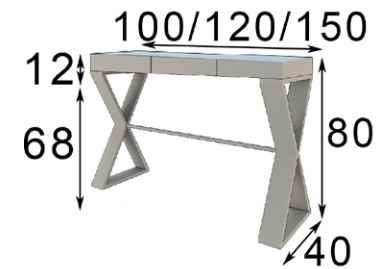

* Patas metálicas
* Metallic legs

R34

Acabados / Finishes:
162, 160

Consola / Console table

Ref. 42455 (100cm) 2 cajones / drawers
Ref. 42456 (120cm) 3 cajones / drawers
Ref. 42457 (150cm) 3 cajones / drawers

Mate Matt	Alto Brillo High Gloss
320p	368p