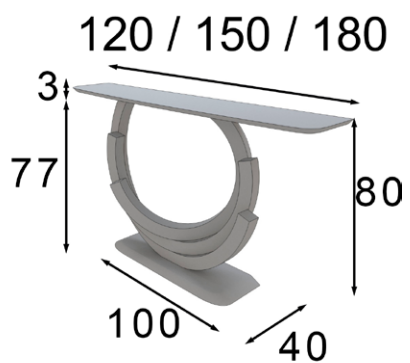

R24

Consola / Console table
Ref. 42451 (120cm)
Ref. 42452 (150cm)
Ref. 42453 (180cm)

Mate Matt	Alto Brillo High Gloss
380p	475p

* Debe ir fijado a pared
* Must be wall fixed

60-80-100-120 Ø

Espejo / Mirror

Ref. 21052
(60ø)

Ref. 21053
(80ø)

Ref. 21054
(100ø)

Ref. 21055
(120ø)

Mate Matt
135p

Mate Matt
138p

Mate Matt
143p

Mate Matt
147p

* Marco metálico
* Metallic frame

* Las partes metálicas no pueden ir con terminaciones en alto brillo
* High gloss finish not available on metallic parts