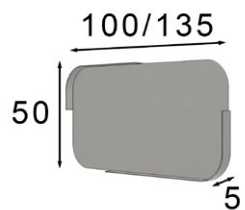

R21

Acabados / Finishes:
120, 040

Consola / Console table
Ref. 42328 (100cm) 2 cajones / drawers
Ref. 42329 (120cm) 3 cajones / drawers
Ref. 42330 (150cm) 3 cajones / drawers

* Patas metálicas
* Metallic legs

* Debe ir fijado a pared
* Must be wall fixed

* Opcional 2 Focos LED 40p
* Optional 2 LED lights 40p

Mate Matt	Alto Brillo High Gloss
448p	515p

Espejo / Mirror (1u.)

Ref. 21014
(50x100cm)

Mate Matt
123p

Ref. 21015
(50x135cm)

Mate Matt
127p

* Marco metálico
* Metallic frame

* Las partes metálicas no pueden ir con terminaciones en alto brillo
* High gloss finish not available on metallic parts