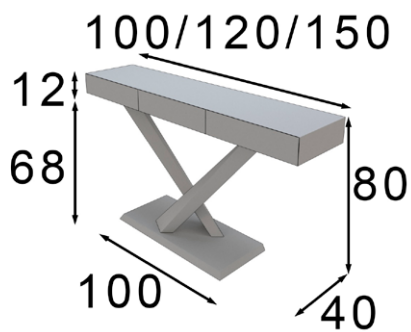

* Debe ir fijado a pared
* Must be wall fixed

R14

Acabados / Finishes:
243, 262, 040

Consola / Console table

Ref. 42379 (100cm) 2 cajones / drawers

Ref. 42380 (120cm) 3 cajones / drawers

Ref. 42381 (150cm) 3 cajones / drawers

Mate Matt	Alto Brillo High Gloss
400p	500p

Juego Espejos / Mirrors set

Ref. 70068 (40cm)

Ref. 70069 (60cm)

Ref. 70070 (80cm)

Mate Matt	Alto Brillo High Gloss
235p	294p

* Marco MDF
* MDF frame

* Las partes metálicas y acabado Amazonas no pueden ir con terminaciones en alto brillo
* High gloss finish not available on metallic parts and Amazonas finish