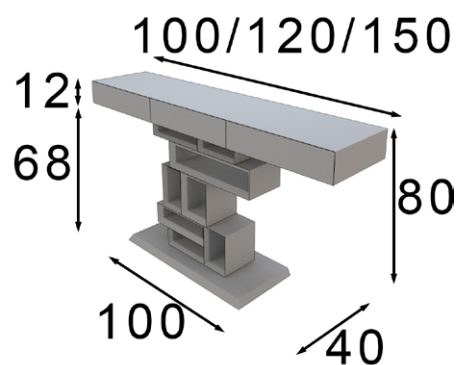

RO3

Consola / Console table

Ref. 42391 (100cm) 2 cajones / drawers

Ref. 42392 (120cm) 3 cajones / drawers

Ref. 42393 (150cm) 3 cajones / drawers

Mate Matt	Alto Brillo High Gloss
500p	625p

* Debe ir fijado a pared
* Must be wall fixed

Ref. 64710
Espejo / Mirror

* Opcional LED 70p
* Optional LED 70p

* Marco MDF
* MDF frame

Mate Matt	Alto Brillo High Gloss
110p	138p