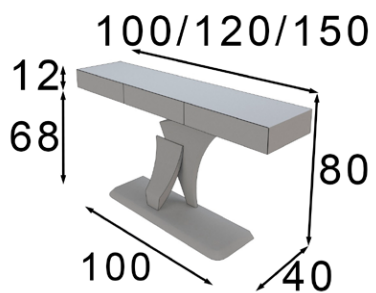

Ref. 42377 (150cm) 3 cajones / drawers

- * Patas metálicas
- * Metallic legs

- * Debe ir fijado a pared
- * Must be wall fixed

Mate Matt	Alto Brillo High Gloss
380p 📷	475p

Espejo / Mirror

60-80-100-120 ø

Ref. 21040 (60ø) Ref. 21041 (80ø) Ref. 21042 (100ø) Ref. 21043 (120ø)

RO1

Acabados / Finishes:
120, 151

RO2

Acabados / Finishes:
188, 184

RO2

Consola / Console table

Ref. 42387 (100cm) 2 cajones / drawers

Ref. 42388 (120cm) 3 cajones / drawers