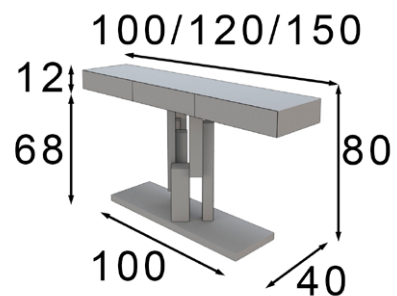

R21

Acabados / Finishes:
120, 040

Consola / Console table
Ref. 42328 (100cm) 2 cajones / drawers
Ref. 42329 (120cm) 3 cajones / drawers
Ref. 42330 (150cm) 3 cajones / drawers

* Patas metálicas
* Metallic legs

* Debe ir fijado a pared
* Must be wall fixed

* Opcional 2 Focos LED 40p
* Optional 2 LED lights 40p

Mate Matt	Alto Brillo High Gloss
448p	515p