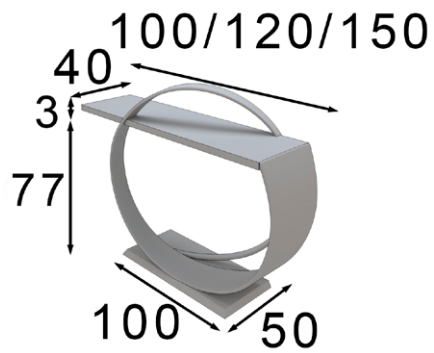

RIO

Acabados / Finishes:
188, 041

Consola / Console table
Ref. 42371 (100cm)
Ref. 42372 (120cm)
Ref. 42373 (150cm)

- Patas metálicas
- Metallic legs
- Debe ir fijado a pared
- Must be wall fixed

Mate Matt	Alto Brillo High Gloss
420p	495p

60-80-100-120 Ø

Espejo / Mirror

Ref. 21052 (60ø)	Ref. 21053 (80ø)	Ref. 21054 (100ø)	Ref. 21055 (120ø)
Mate Matt	Mate Matt	Mate Matt	Mate Matt
135p	138p	143p	147p

- Marco metálico
- Metallic frame

- Las partes metálicas no pueden ir con terminaciones en alto brillo
- High gloss finish not available on metallic parts