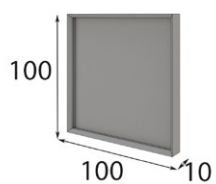

RO3

Consola / Console table

Ref. 42391 (100cm) 2 cajones / drawers

Ref. 42392 (120cm) 3 cajones / drawers

Ref. 42393 (150cm) 3 cajones / drawers

Mate Matt	Alto Brillo High Gloss
500p	625p

* Debe ir fijado a pared
* Must be wall fixed