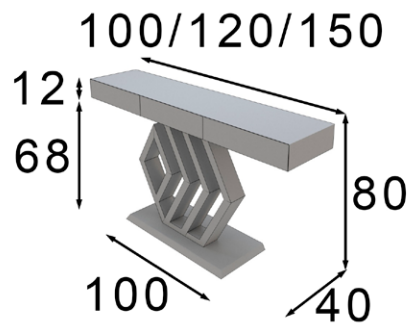

RO4

Acabados / Finishes:
243, 041

Consola / Console table

- Ref. 42399 (100cm) 2 cajones / drawers
- Ref. 42400 (120cm) 3 cajones / drawers
- Ref. 42401 (150cm) 3 cajones / drawers

- Patas metálicas
- Metallic legs

- Debe ir fijado a pared
- Must be wall fixed

Mate Matt	Alto Brillo High Gloss
400p	460p

1. Ref. 70090 (80cm)
   - Ref. 70091 (100cm)
2. Espejo / Mirror

- Marco MDF
- MDF frame

Mate Matt	Alto Brillo High Gloss
150p	187p

- Las partes metálicas no pueden ir con terminaciones en alto brillo
- High gloss finish not available on metallic parts