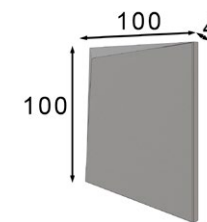

* Marco MDF
* MDF frame

Ref. 21006
Espejo / Mirror

Mate Matt	Alto Brillo High Gloss
140p	175p

* Las partes metálicas no pueden ir con terminaciones en alto brillo
* High gloss finish not available on metallic parts