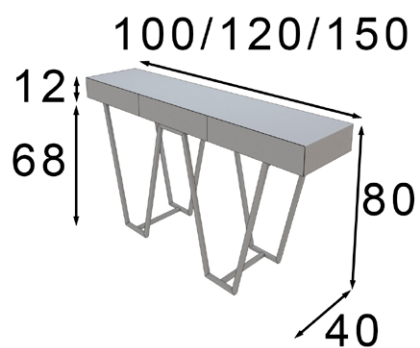

- Patas metálicas
- Metallic legs

- Debe ir fijado a pared
- Must be wall fixed

RO5

Consola / Console table

Ref. 42419 (100cm) 2 cajones / drawers

Ref. 42420 (120cm) 3 cajones / drawers

Ref. 42421 (150cm) 3 cajones / drawers

Mate Matt	Alto Brillo High Gloss
370p	425p

- Marco metálico
- Metallic frame

Espejo / Mirror (1u.)

Ref. 21014
(50x100cm)

Mate
Matt

123p

Ref. 21015
(50x135cm)

Mate
Matt

127p

- Las partes metálicas no pueden ir con terminaciones en alto brillo
- High gloss finish not available on metallic parts