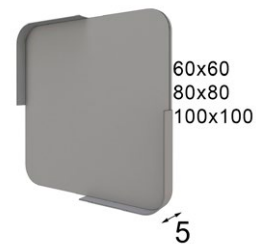

Espejo / Mirror

* Marco metálico
* Metallic frame

Ref. 21010
(60cm)

Mate Matt
107p

Ref. 21011
(80cm)

Mate Matt
116p

Ref. 21012
(100cm)

Mate Matt
120p

* Las partes metálicas no pueden ir con terminaciones en alto brillo
* High gloss finish not available on metallic parts